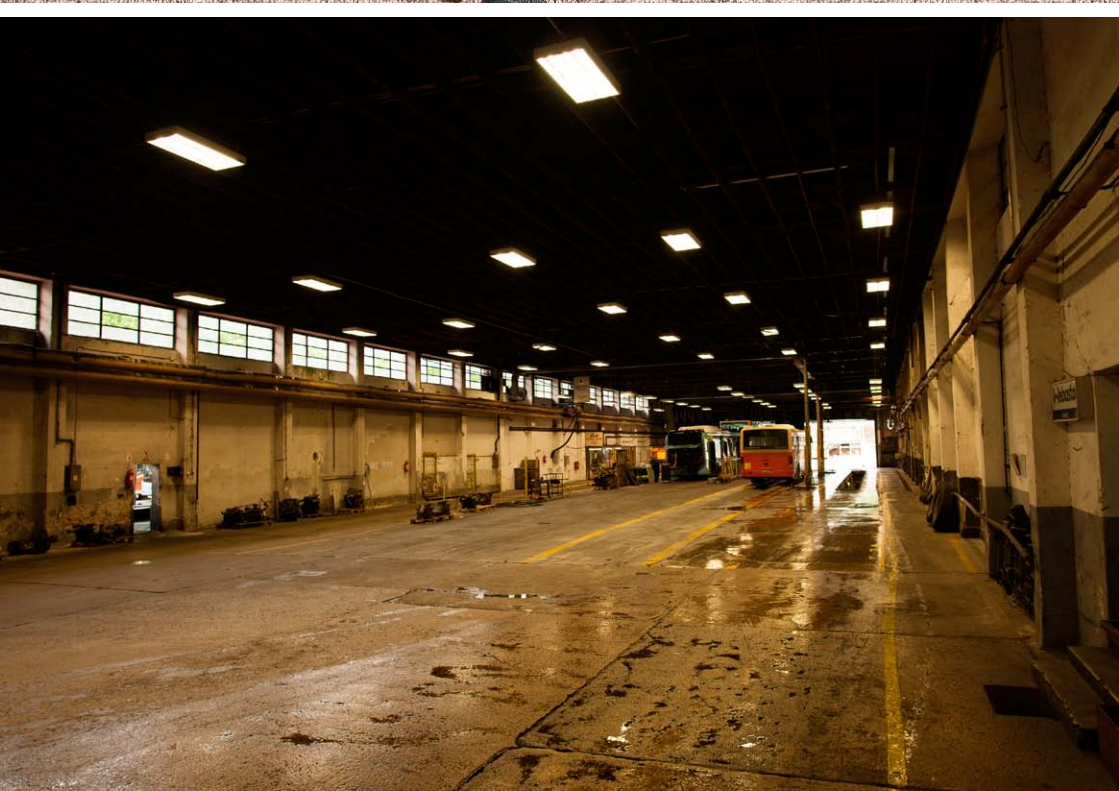

Tržnice

str. 15

Oglašavanje na
Autobusima

str. 17

Parking

str. 19

A large industrial workshop with a high ceiling, featuring exposed pipes, ductwork, and several rectangular fluorescent light fixtures. In the center, a red bus is parked on a raised platform. To the right, a green truck is partially visible. The floor is a reddish-brown color. The overall atmosphere is industrial and well-lit.